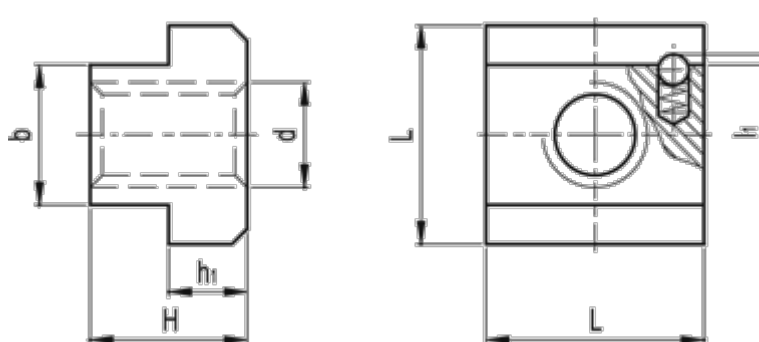

Data Sheet

Article number: 20595388

Description: E+G T-nut
GN 508.2-10-M8-10

Measures

b -0.1 -0.3	= 10
d	= M8
H	= 12
h1	= 6
L	= 15
l1	= 0.7
T-slot width DIN 650	= 10
Weight (g)	= 14